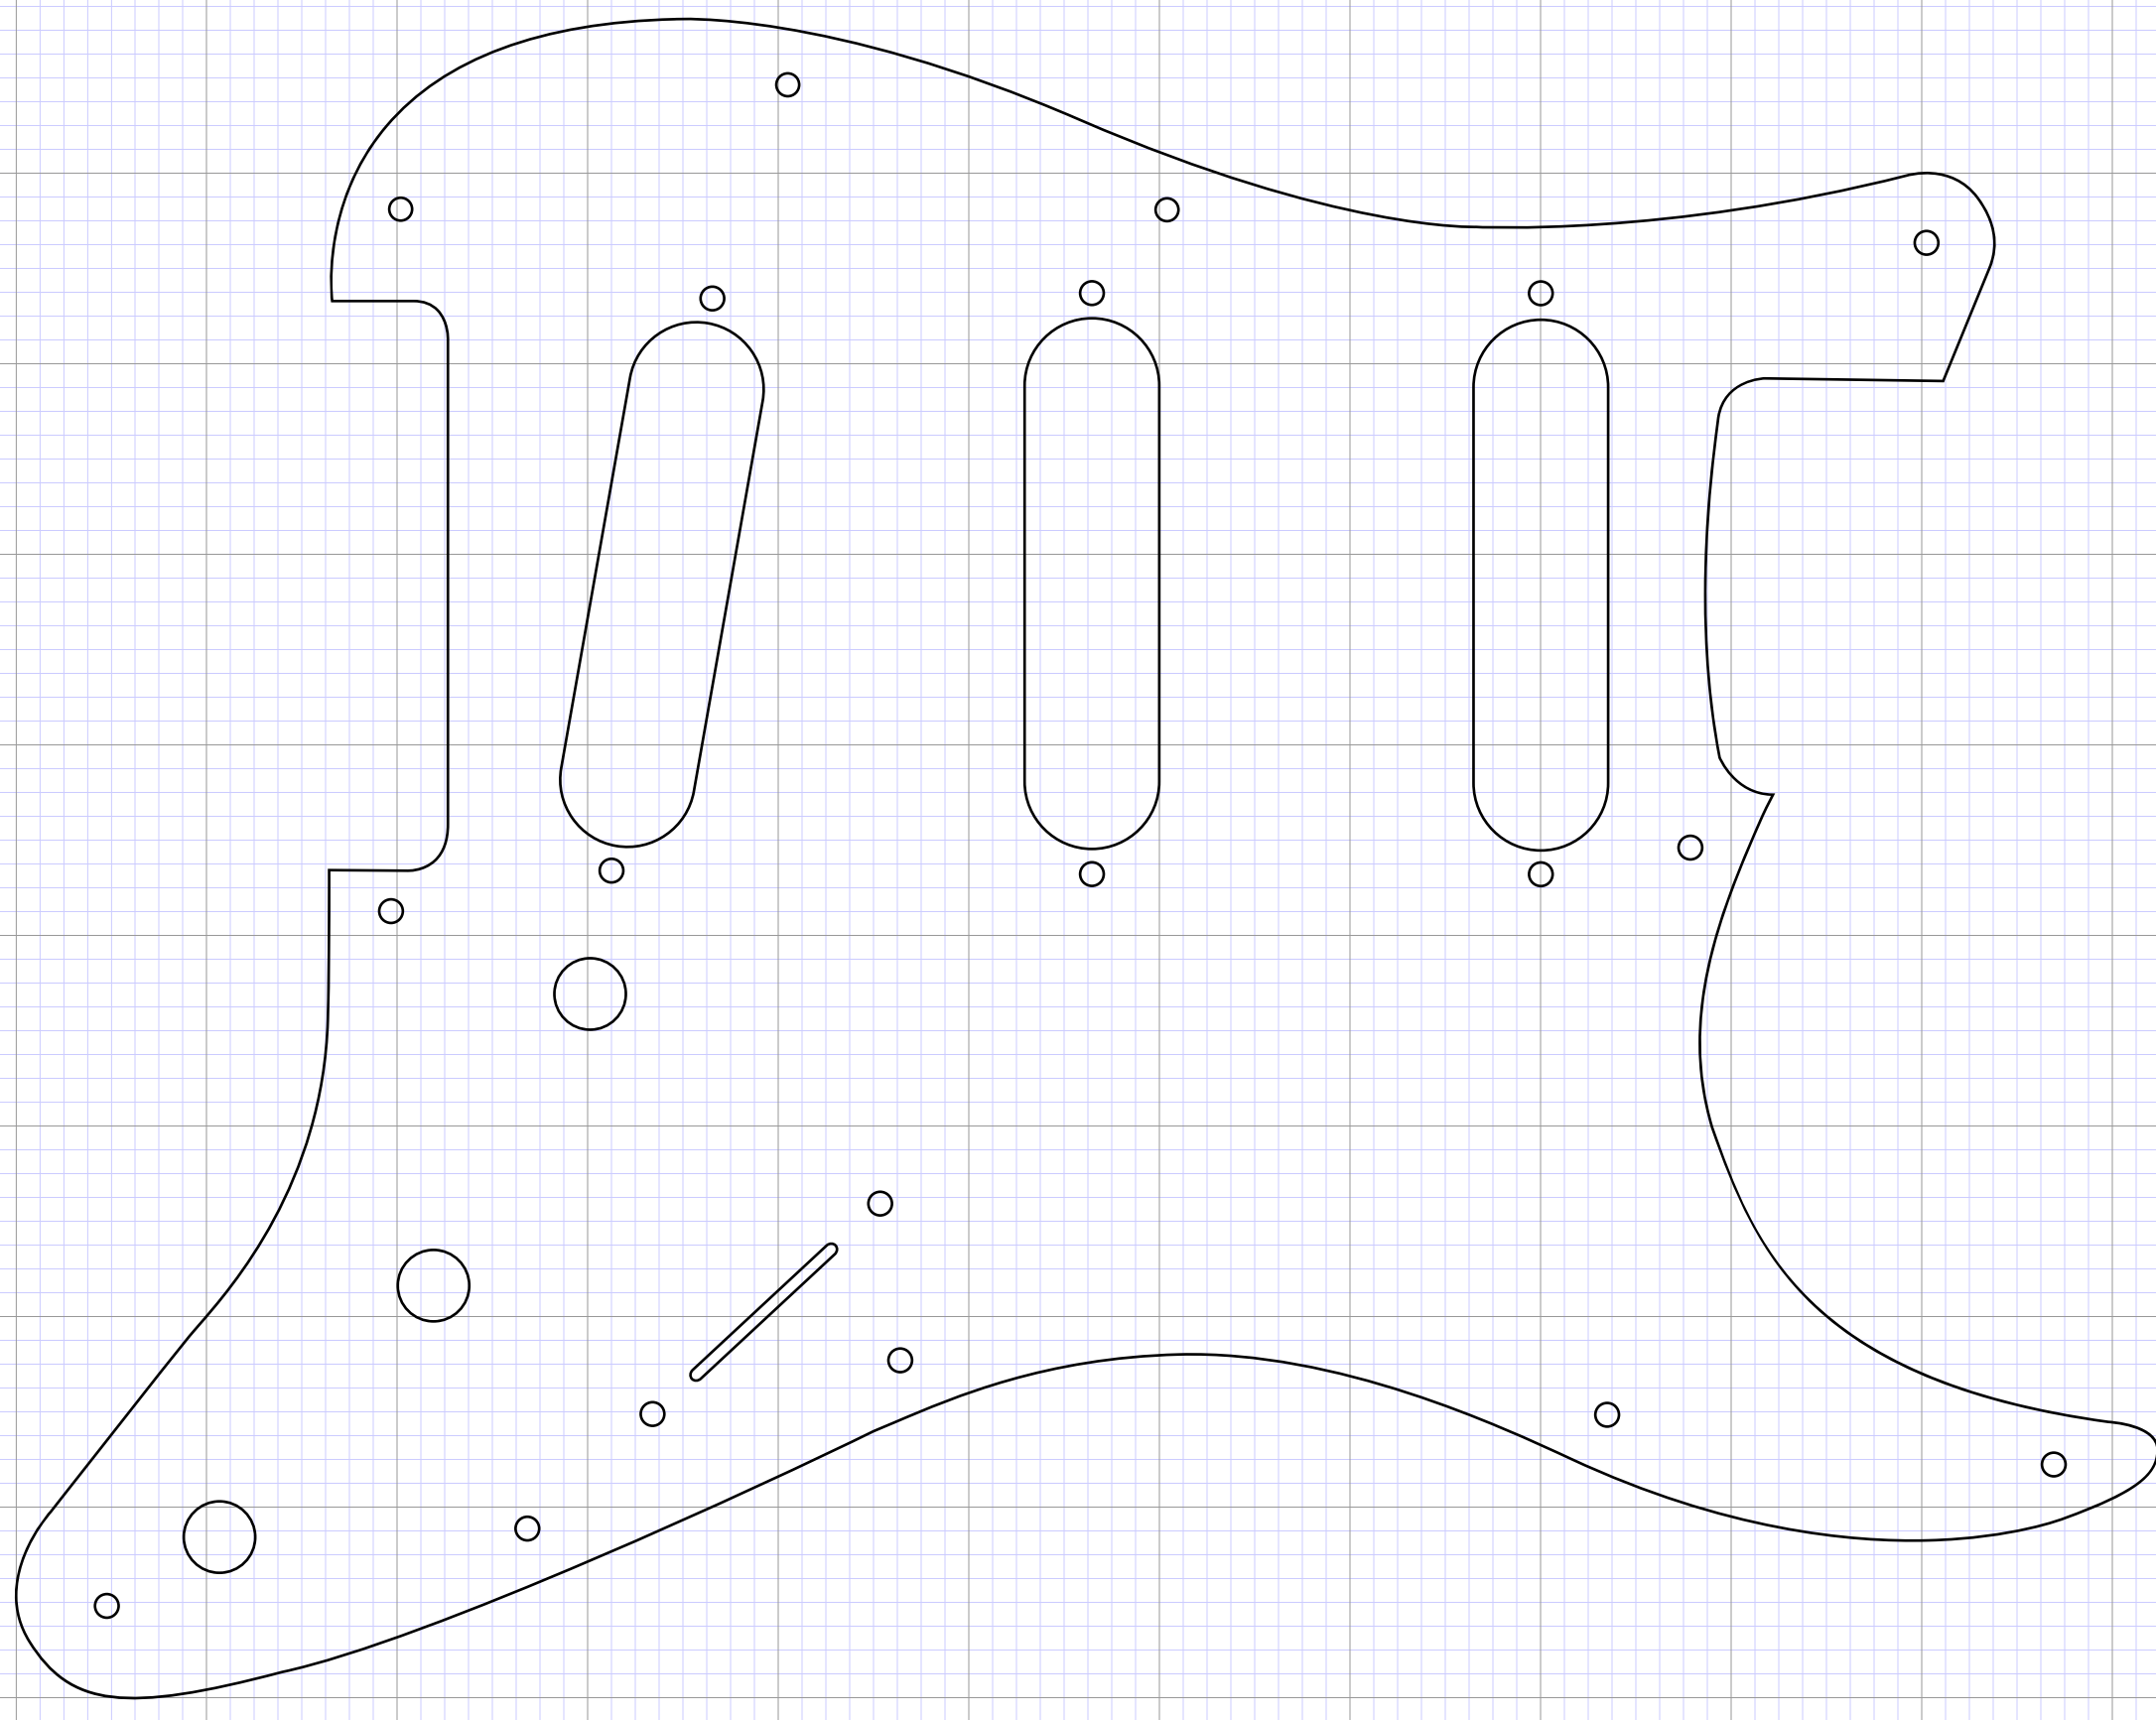

Strat® Style Pick Guard

This file is set up on an 17" x 11" sheet of paper.