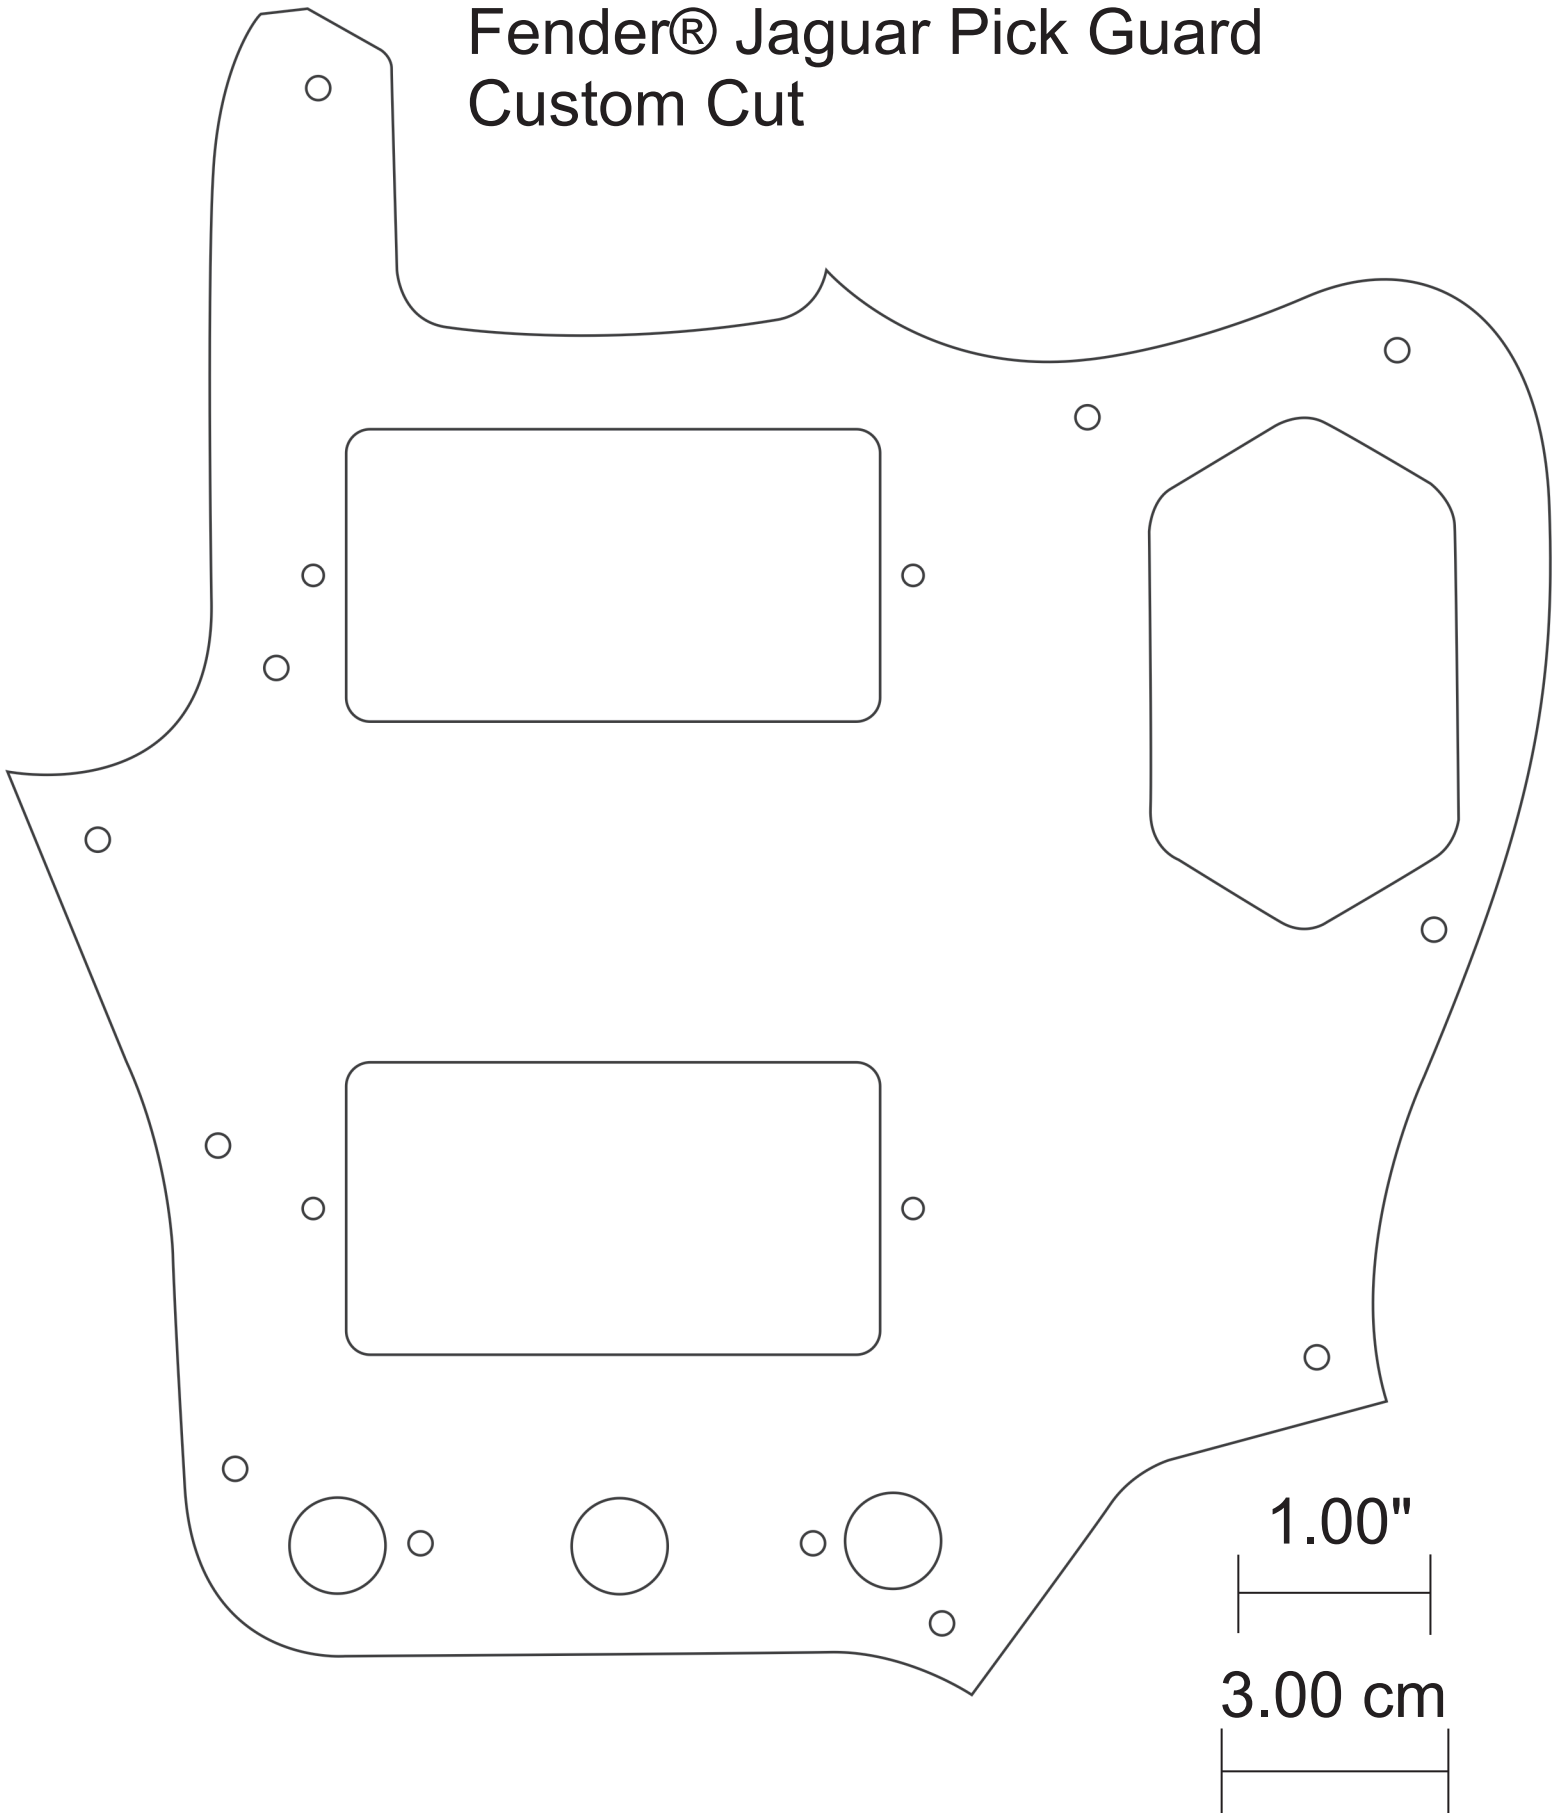

Fender® Jaguar Pick Guard Custom Cut

Be sure print scaling is turned off when printing this PDF. After printing be sure and confirm that the dimension lines above are true to scale. If you experience problems with the PDF send a Self Addressed Stamped envelope with your written request for a tracing or print of the template we have on file to: Terrapin Guitars LLC, PO Box 11565, Eugene, OR 97440