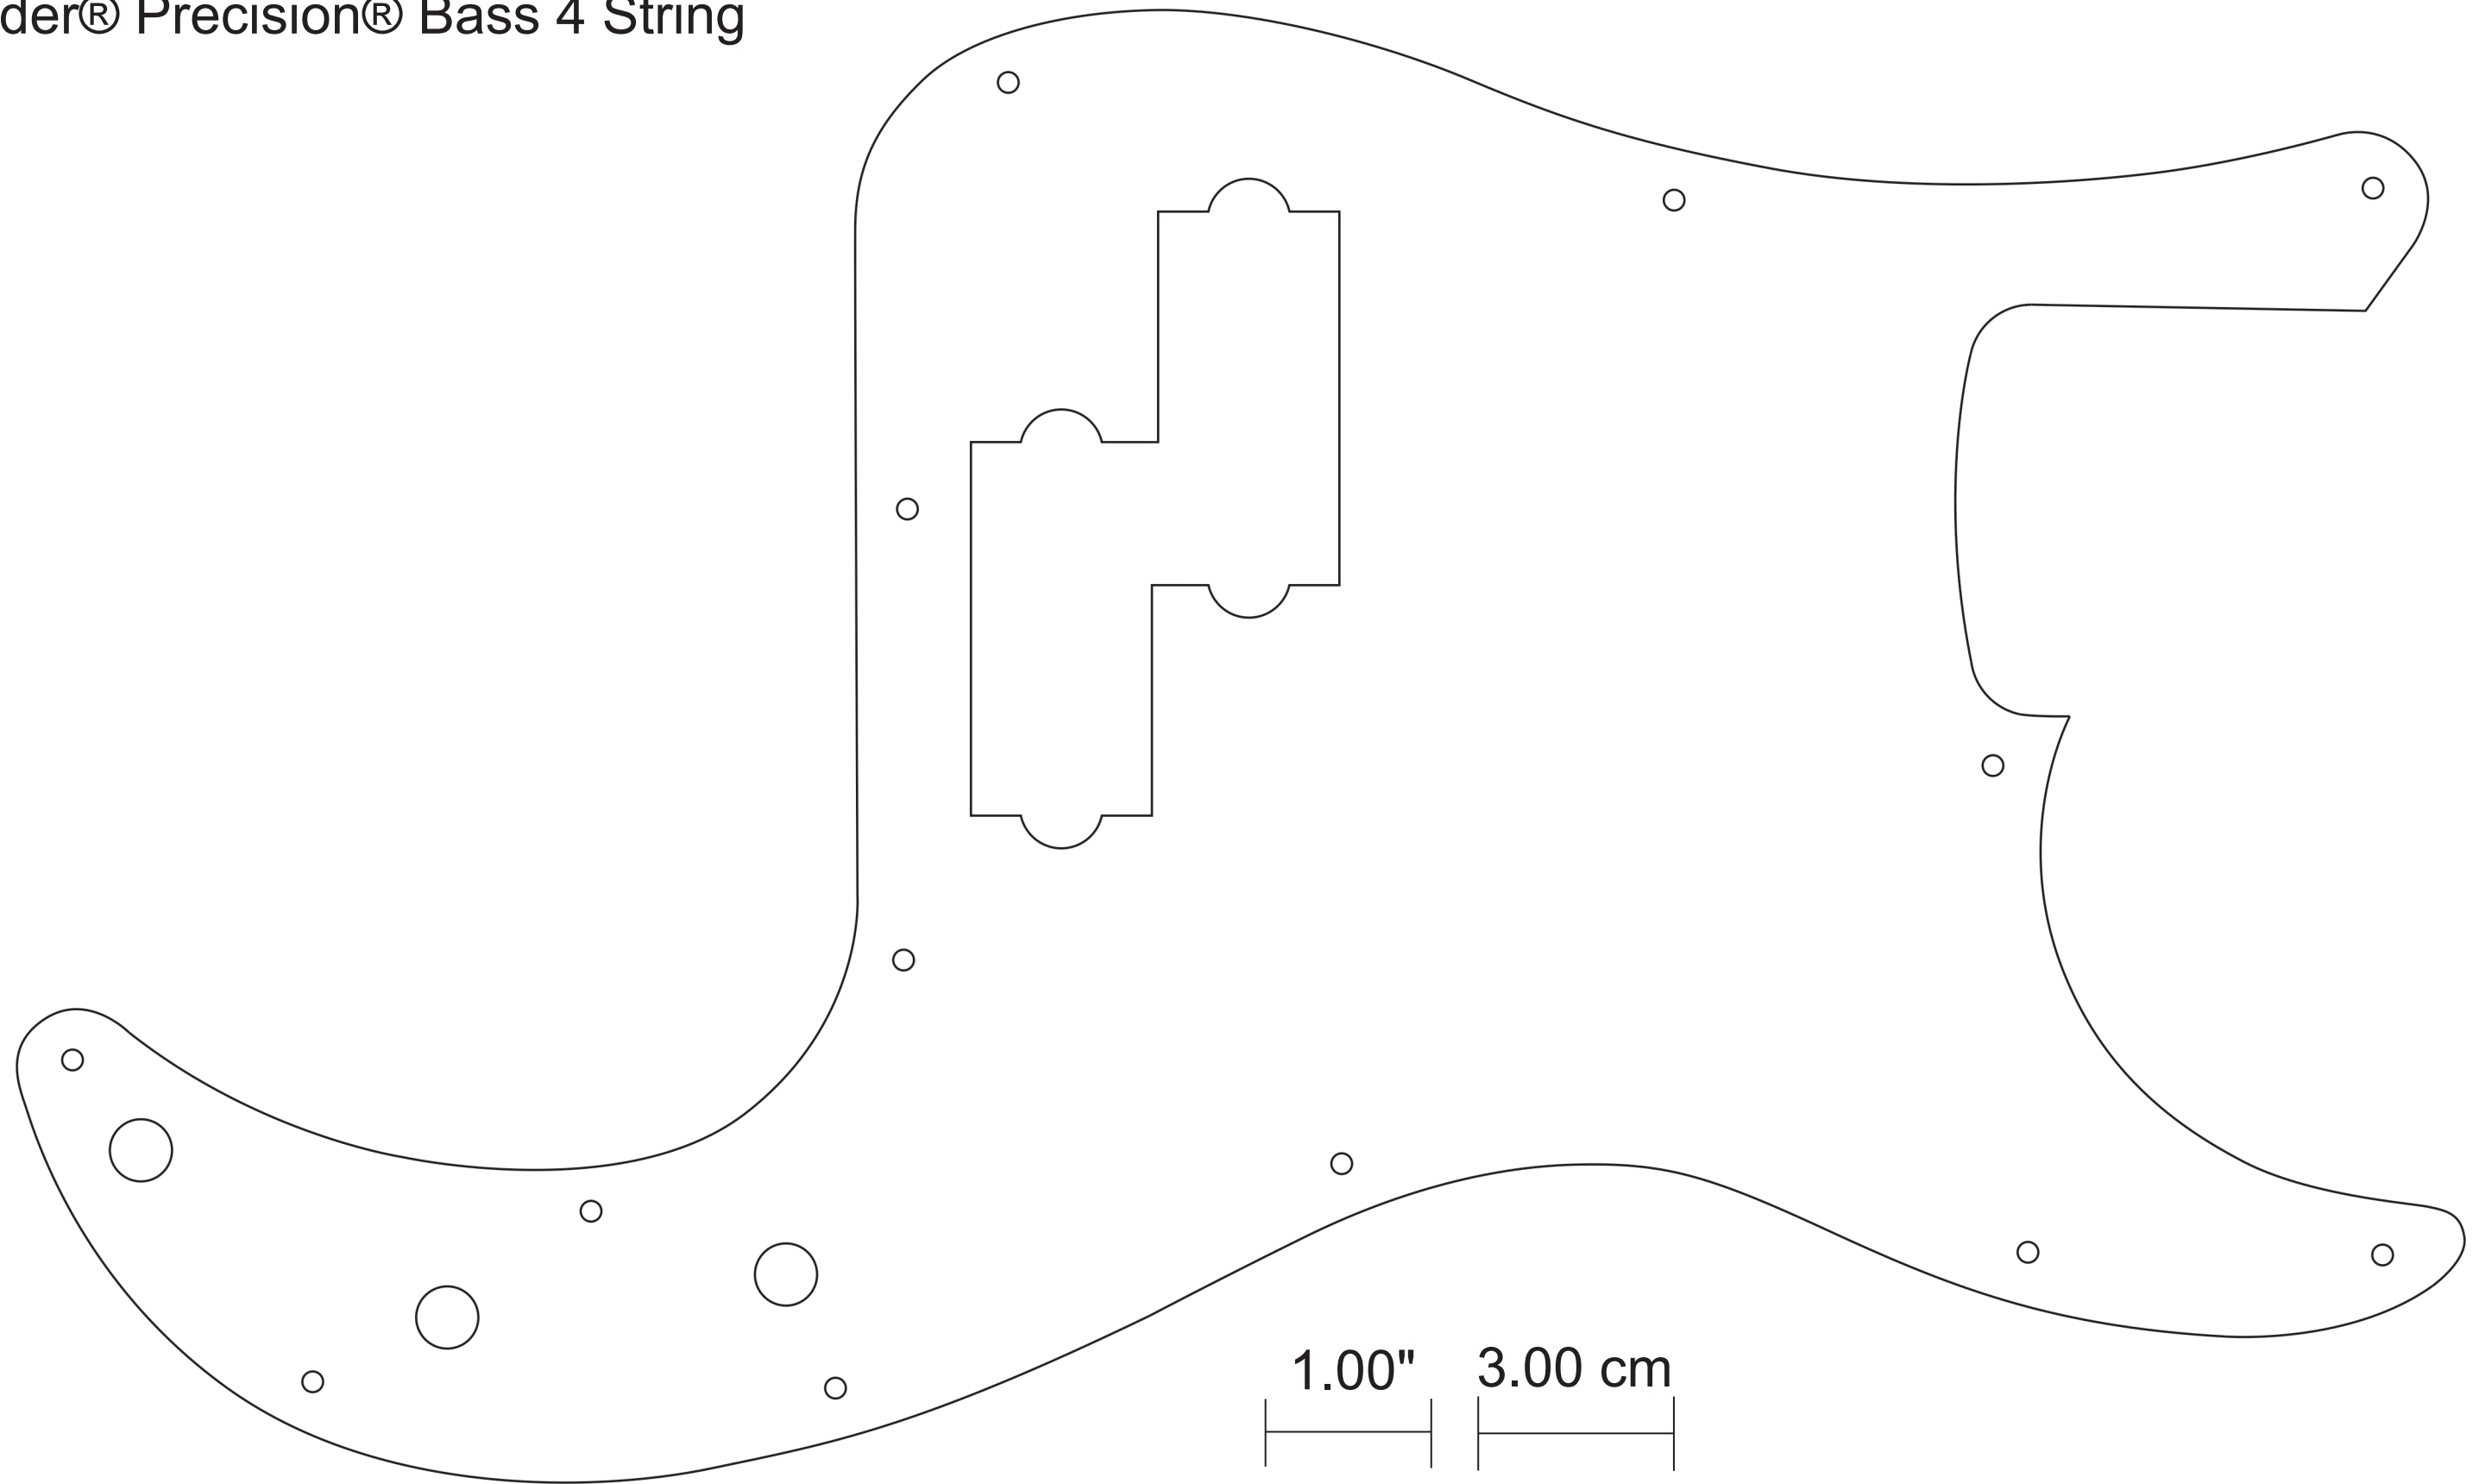

Fender® Precision® Bass 4 String

Be sure print scaling is turned off when printing this PDF. After printing be sure and confirm that the dimension lines above are true to scale. If you experience problems with the PDF send a Self Addressed Stamped envelope with your written request for a tracing or print of the template we have on file to: Terrapin Guitars LLC, PO Box 11565, Eugene, OR 97440